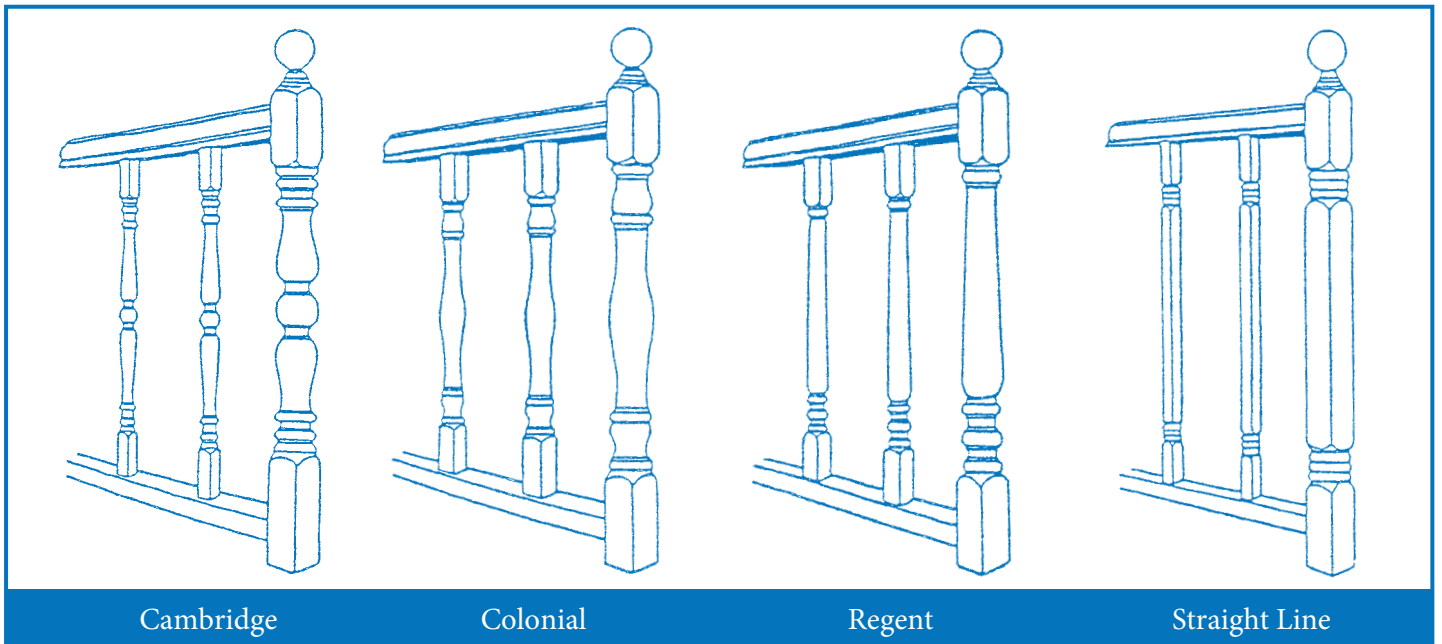

ON REQUEST TIMBER BALUSTRADE