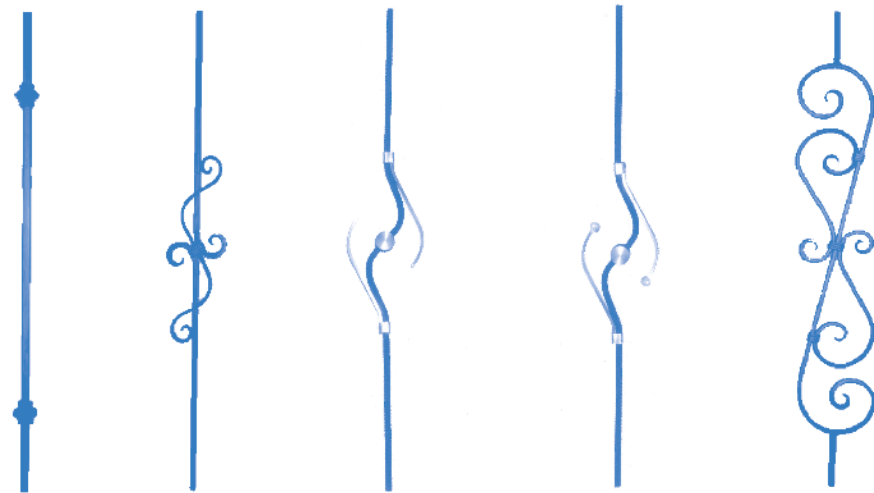

# STAIRCASE STYLES

9 10 11 12 13

22 23 24 25 26

1. Straight Light
2. Straight Light Stainless
3. Basket
4. Basket Twist
5. Twist
6. Double Twist
7. "H" Panel Plain
8. "H" Panel Plain Stainless Steel Ring
9. Seabrook
10. Stainless Olympic
11. Stainless Infinity
12. Stainless Flame
13. Ying and Yang
14. Jarah
15. Single Knuckle
16. Double Knuckle
17. Ring and Cross
18. Veronica
19. "H" Panel Stainless Steel Ring
20. Can Can
21. Centre Twist
22. Double Knuckle Special
23. Sharnie
24. Woodpack
25. Rococo
26. Cologne