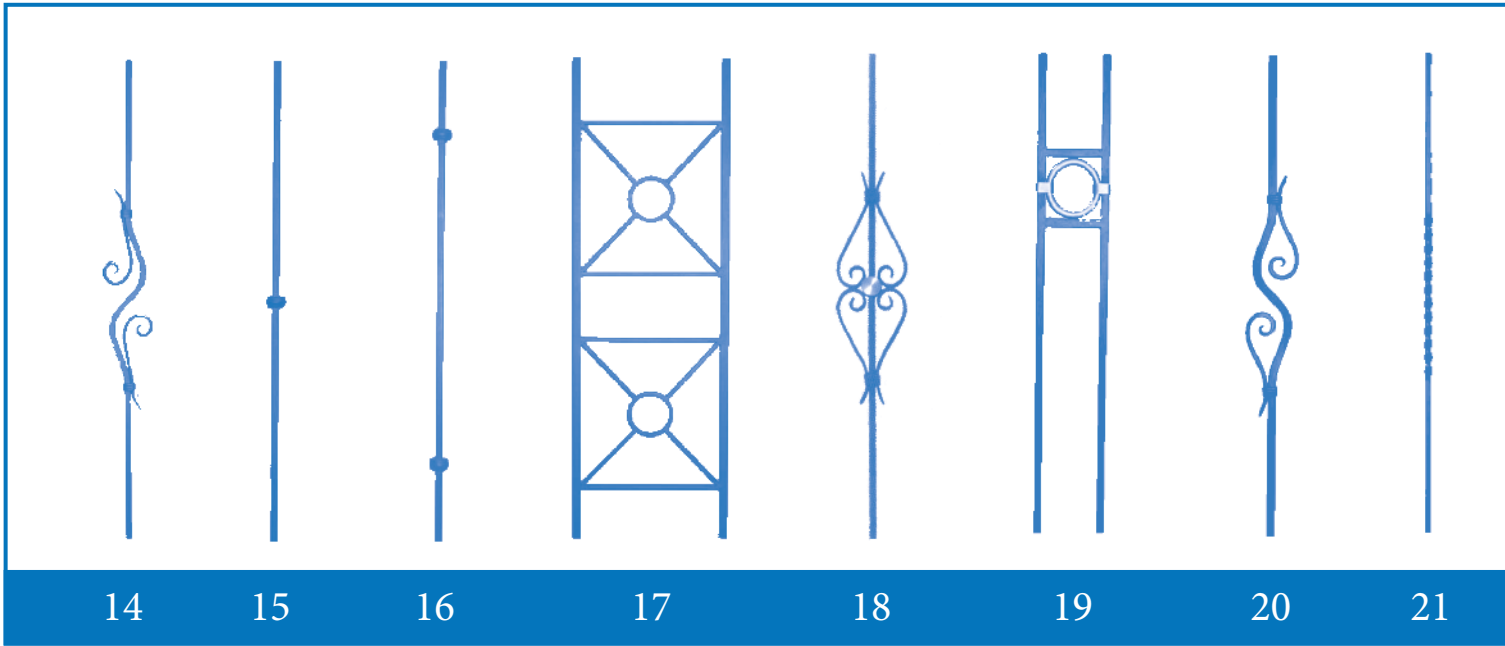

# STAIRCASE STYLES

9 10 11 12 13

22 23 24 25 26

1. Straight Light
2. Straight Light Stainless
3. Basket
4. Basket Twist
5. Twist
6. Double Twist
7. "H" Panel Plain
8. "H" Panel Plain Stainless Steel Ring
9. Seabrook
10. Stainless Olympic
11. Stainless Infinity
12. Stainless Flame
13. Ying and Yang
14. Jarah
15. Single Knuckle
16. Double Knuckle
17. Ring and Cross
18. Veronica
19. "H" Panel Stainless Steel Ring
20. Can Can
21. Centre Twist
22. Double Knuckle Special
23. Sharnie
24. Woodpack
25. Rococo
26. Cologne