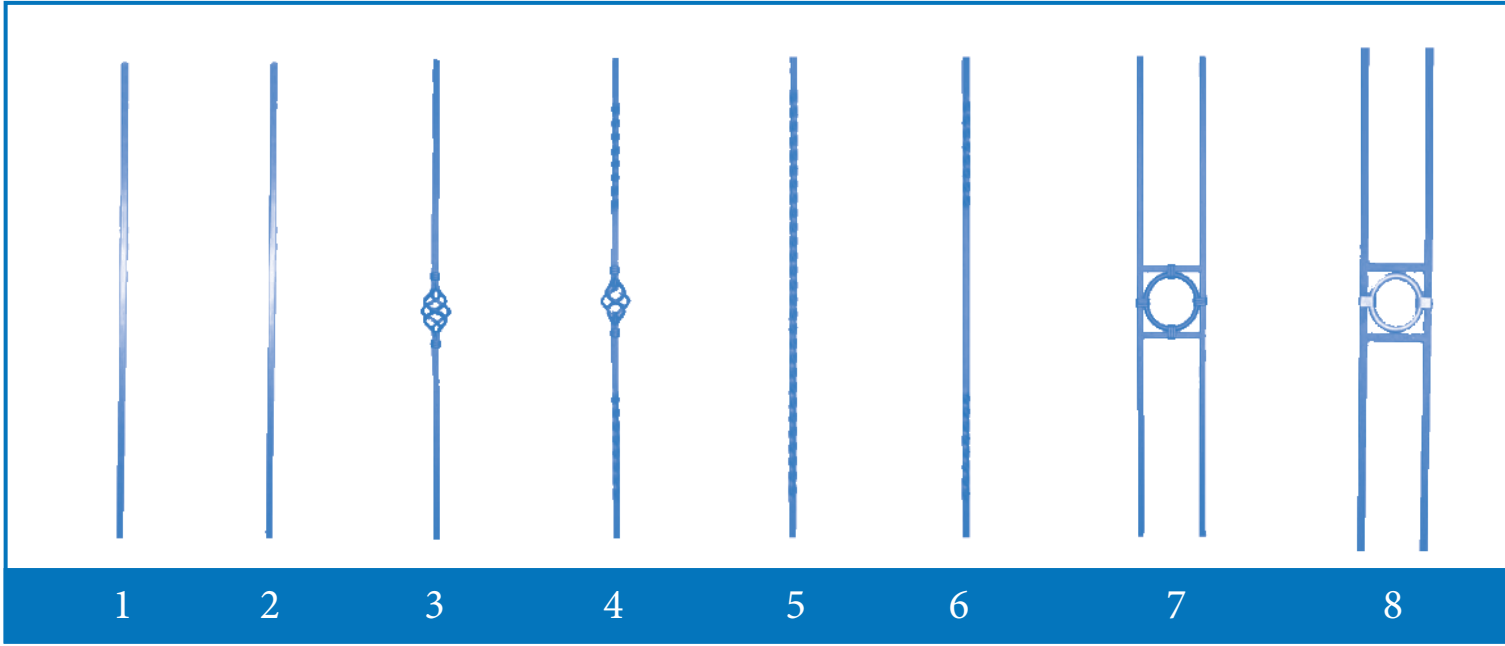

# STAIRCASE STYLES

9 10 11 12 13

22 23 24 25 26

1. Straight Light
2. Straight Light Stainless
3. Basket
4. Basket Twist
5. Twist
6. Double Twist
7. "H" Panel Plain
8. "H" Panel Plain Stainless Steel Ring
9. Seabrook
10. Stainless Olympic
11. Stainless Infinity
12. Stainless Flame
13. Ying and Yang
14. Jarah
15. Single Knuckle
16. Double Knuckle
17. Ring and Cross
18. Veronica
19. "H" Panel Stainless Steel Ring
20. Can Can
21. Centre Twist
22. Double Knuckle Special
23. Sharnie
24. Woodpack
25. Rococo
26. Cologne