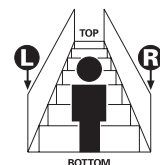

JH031 - 90mm Opening Newel Cap

JH032 - Straight Newel Cap

JH033 (Left) / JH034 (Right)
Volute (aka Scroll) Complete

JH035 - 135mm Opening Newel Cap

AVAILABLE IN: **R** Pine

T Tas Oak / Vic Ash

M Meranti

All components have been manufactured based on a 37° staircase rake.

Components marked as Left or Right are based on this diagram.