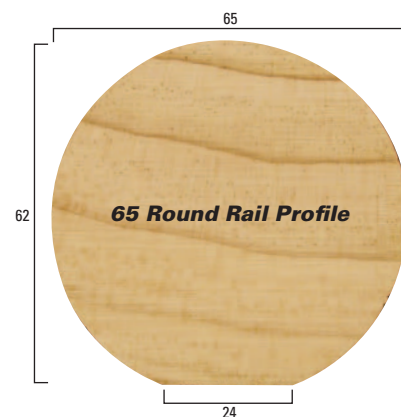

JH117 (Left) / JH118 (Right)
Volute (aka Scroll) Cap

JH119 - Rail / 65mm Diameter

AVAILABLE IN:  Pine

 Tas Oak / Vic Ash

ID115 - Multi Groove Joining Dowel

Length: 60mm Diameter: 16mm

All components have been
manufactured based on a 37°
staircase rake.

Components marked as Left or Right
are based on this diagram.