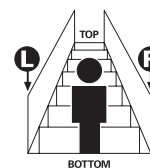

JH117 (Left) / JH118 (Right)
Volute (aka Scroll) Cap

JH119 - Rail / 65mm Diameter

AVAILABLE IN:  Pine

 Tas Oak / Vic Ash

ID115 - Multi Groove Joining Dowel

Length: 60mm Diameter: 16mm

All components have been
manufactured based on a 37°
staircase rake.

Components marked as Left or Right
are based on this diagram.